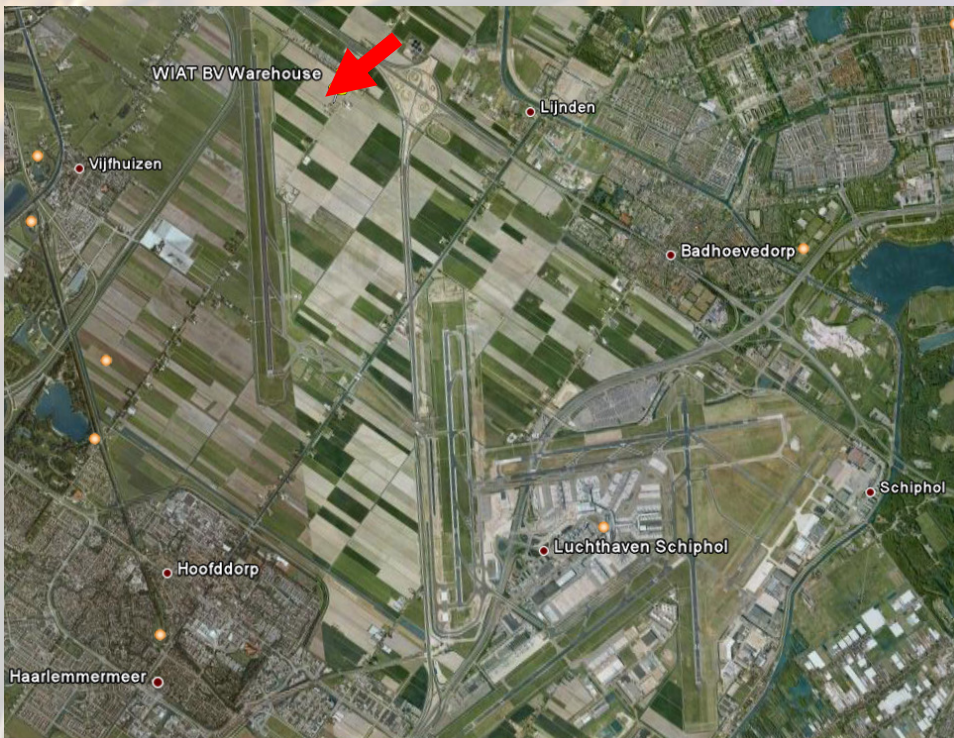

Haarlem July, 2008.

Dear Customer,

On July 1st 2008 WIAT BV opened their newly built office and warehouse close to Schiphol Airport. The new facility is located in the heart of aircraft arrivals and departures, namely between the 4th and the 5th North/South runway of the Airport. The most important reason for the move is to further improve the service to our customer base. This location is the closest ever to the airport to ship spare parts within minutes to any destination worldwide.